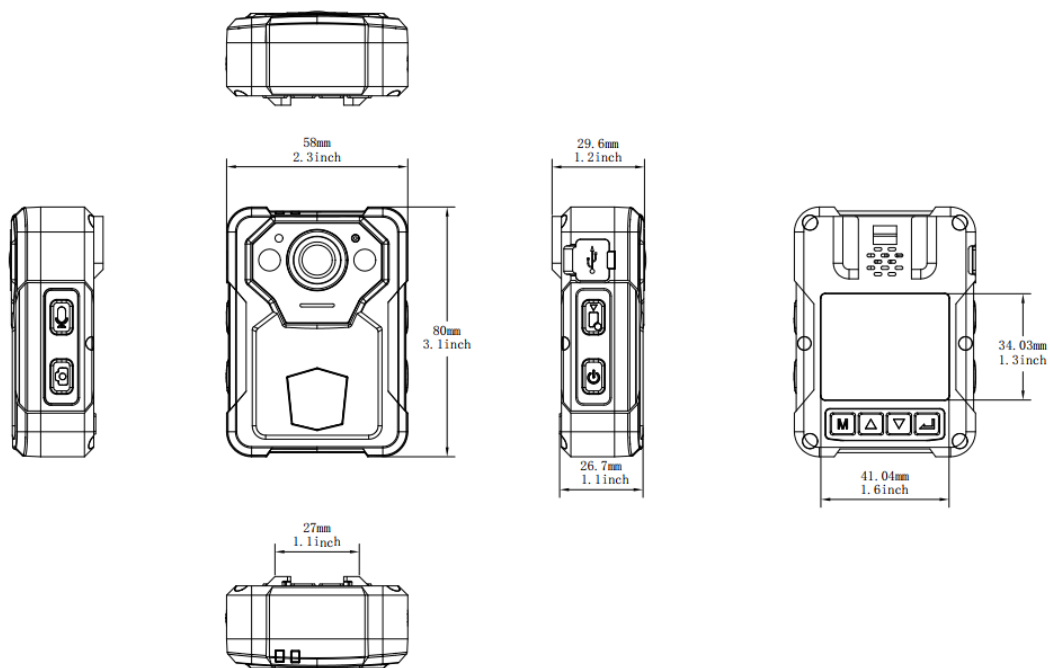

## ▪ Specification

Camera	
Image Sensor	1/3" CMOS
Max. Resolution	4MP
Day & Night	IR cut filter with auto switch (You can see human face within 3 m at night, You can see human body within 10m at night)
Flashing Light	Supported
Digital Zoom	4X
Video Stabilization	Not Supported
Lens	
FOV	Horizontal: 129° Vertical: 70° Diagonal: 140°
Video	
Video Compression	H.264, H.265
Main Stream	2688 × 1520@30fps, 1920 × 1080@30fps, 1280 × 720@30fps, 720 × 576@30fps
Audio	
Audio Compression	G.711alaw, G.711ulaw, G.722.1
Audio Bit Rate	8K, 16K
Image	
Image Format	JPEG
White Balance	Auto White Balance
Screen	
Screen Size	1.77" TFT
Resolution	128 × 160
Touchscreen	Not Supported
Storage	
Capacity	32 GB in standard, extendable to 256 GB
Network	
Protocol	Hikvision SDK
Wireless Network	
Bluetooth	Not Supported
Wi-Fi Protocol	802.11 b/g/n (only available for /Wi-Fi model)
Positioning Mode	GPS, Beidou, and mixed positioning (only available for /Wi-Fi model)
Interface	
USB	1, USB TYPE-C
Indicator	Charging indicator, working indicator
Button	On/off, Capture, Record, Tape, Up, Down, Menu, Enter
General	
Model	DS-MCW406
Operating System	Linux
Operating Condition	-20 °C to 55 °C (-4 °F to 131 °F)
Dimension	85 × 59 × 30 mm (3.35 × 2.32 × 1.18 inch)
Weight	125 g (without shoulder clip) (0.27 lb)

**Battery**

Capacity 2,500 mAh, 8h@2K recording, 12h @1080P recording, 14h@720P recording

▪ **Available Model**

DS-MCW406/32G/GPS/WIFI

DS-MCW406/32G

DS-MCW406/128G

DS-MCW406/128G/GPS/WIFI

▪ **Dimension**